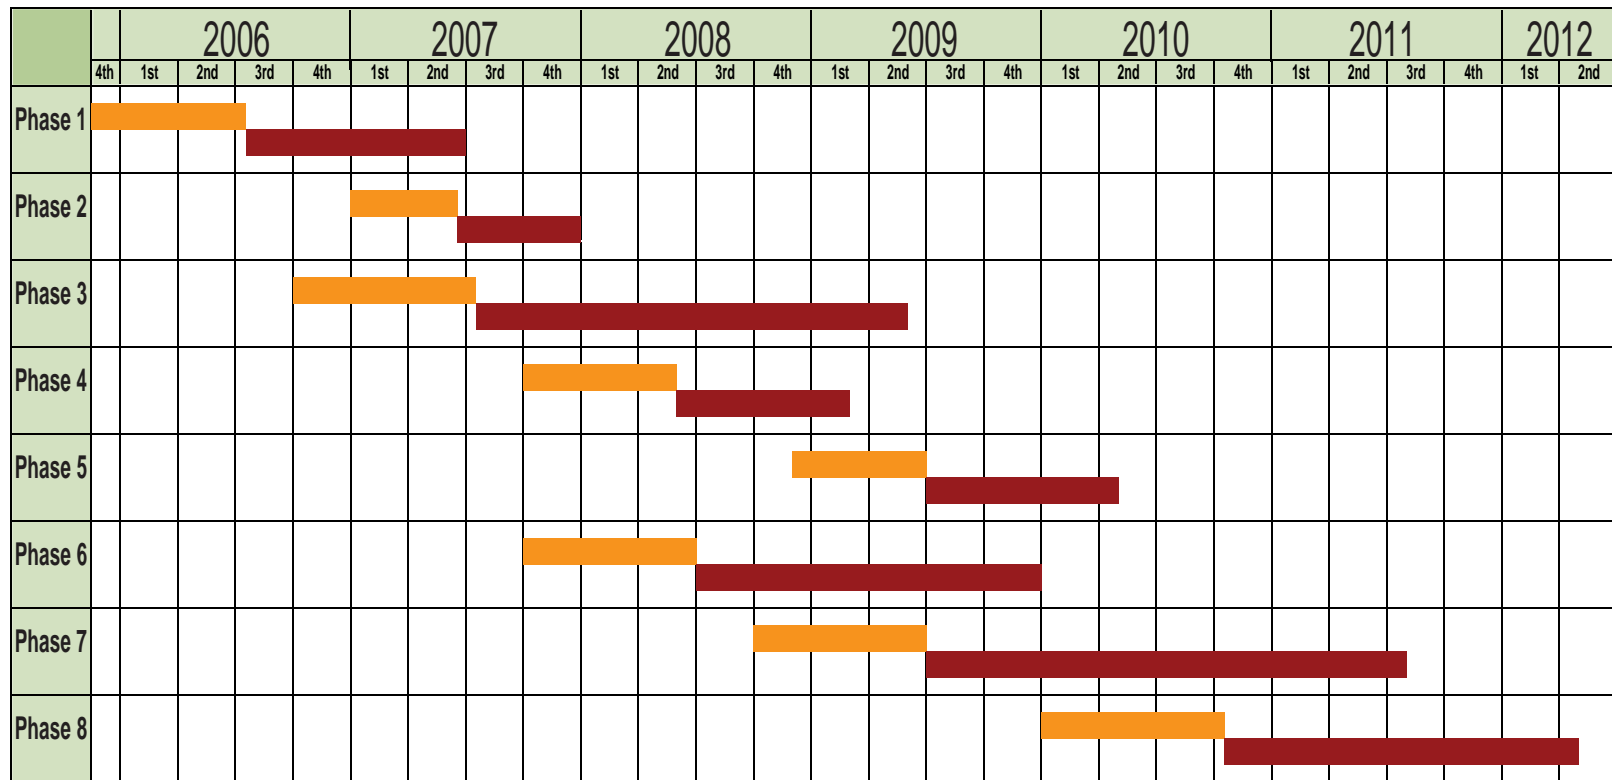

# Clear Creek Wastewater Treatment Plant Rehabilitation and Expansion Project

## Design and Construction Schedule

**LEGEND**  
█ DESIGN  
█ CONSTRUCTION